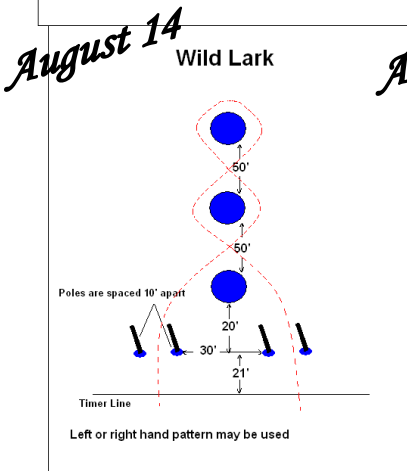

# ESTREMADO ARENA 2010 Gymkhana Series Event Patterns

**Key Race**

**Figure 8**

## JACKPOT Event Patterns

<b>Sample Payout for Jackpot</b> for 36 riders @ \$7 = \$126 payout	
"A" division payout	1 <sup>st</sup> - \$25.00
	2 <sup>nd</sup> - \$22.00
	3 <sup>rd</sup> - \$16.00
"B" division payout	1 <sup>st</sup> - \$25.00
	2 <sup>nd</sup> - \$22.00
	3 <sup>rd</sup> - \$16.00
For a \$7 entry fee the payouts are very good! The jackpot is a good way to earn some of your money back for the day.	