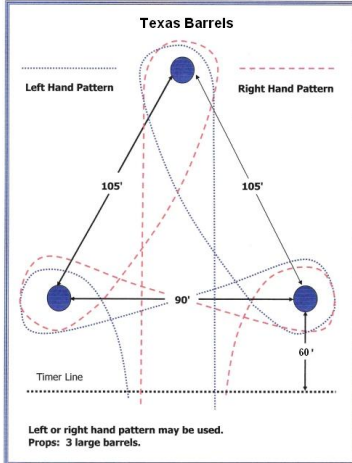

# ESTREMADO ARENA 2010 Gymkhana Series Event Patterns

**Key Race**

**Figure 8**

## JACKPOT Event Patterns

<b>Sample Payout for Jackpot</b> for 36 riders @ \$7 = \$126 payout	
"A" division payout	1 <sup>st</sup> - \$25.00
	2 <sup>nd</sup> - \$22.00
	3 <sup>rd</sup> - \$16.00
"B" division payout	1 <sup>st</sup> - \$25.00
	2 <sup>nd</sup> - \$22.00
	3 <sup>rd</sup> - \$16.00
For a \$7 entry fee the payouts are very good! The jackpot is a good way to earn some of your money back for the day.	