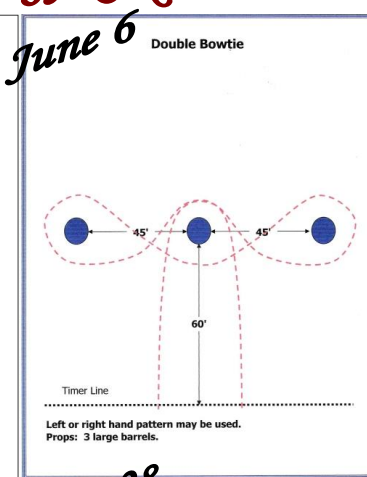

# ESTREMADO ARENA 2010 Gymkhana Series Event Patterns

**Key Race**

**Figure 8**

## JACKPOT Event Patterns

<b>Sample Payout for Jackpot</b> for 36 riders @ \$7 = \$126 payout	
"A" division payout	1 <sup>st</sup> - \$25.00
	2 <sup>nd</sup> - \$22.00
	3 <sup>rd</sup> - \$16.00
"B" division payout	1 <sup>st</sup> - \$25.00
	2 <sup>nd</sup> - \$22.00
	3 <sup>rd</sup> - \$16.00
For a \$7 entry fee the payouts are very good! The jackpot is a good way to earn some of your money back for the day.	