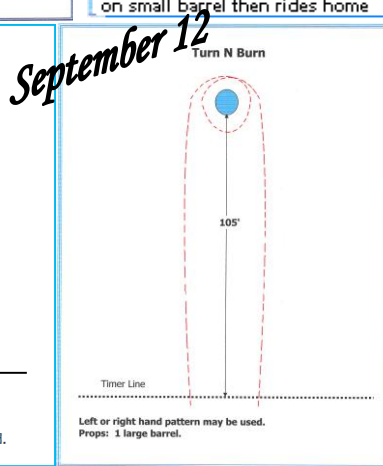

# ESTREMADO ARENA 2010 Gymkhana Series Event Patterns

**Key Race**

**Figure 8**

## JACKPOT Event Patterns

<b>Sample Payout for Jackpot</b> for 36 riders @ \$7 = \$126 payout	
"A" division payout	1 <sup>st</sup> - \$25.00
	2 <sup>nd</sup> - \$22.00
	3 <sup>rd</sup> - \$16.00
"B" division payout	1 <sup>st</sup> - \$25.00
	2 <sup>nd</sup> - \$22.00
	3 <sup>rd</sup> - \$16.00
For a \$7 entry fee the payouts are very good! The jackpot is a good way to earn some of your money back for the day.	