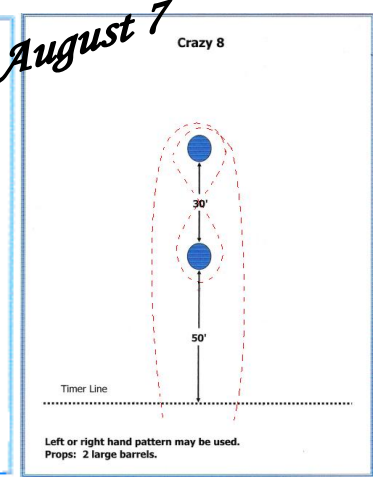

# ESTREMADO ARENA 2010 Gymkhana Series Event Patterns

**Key Race**

**Figure 8**

## JACKPOT Event Patterns

<b>Sample Payout for Jackpot</b> for 36 riders @ \$7 = \$126 payout	
"A" division payout	1 <sup>st</sup> - \$25.00
	2 <sup>nd</sup> - \$22.00
	3 <sup>rd</sup> - \$16.00
"B" division payout	1 <sup>st</sup> - \$25.00
	2 <sup>nd</sup> - \$22.00
	3 <sup>rd</sup> - \$16.00
For a \$7 entry fee the payouts are very good! The jackpot is a good way to earn some of your money back for the day.	