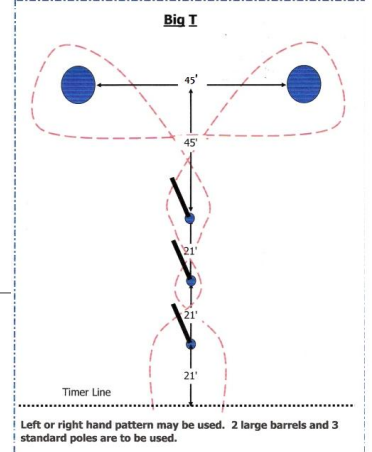

# ESTREMADO ARENA 2010 Gymkhana Series Event Patterns

**Key Race**

**Figure 8**

## JACKPOT Event Patterns

<b>Sample Payout for Jackpot</b> for 36 riders @ \$7 = \$126 payout	
"A" division payout	1 <sup>st</sup> - \$25.00
	2 <sup>nd</sup> - \$22.00
	3 <sup>rd</sup> - \$16.00
"B" division payout	1 <sup>st</sup> - \$25.00
	2 <sup>nd</sup> - \$22.00
	3 <sup>rd</sup> - \$16.00
For a \$7 entry fee the payouts are very good! The jackpot is a good way to earn some of your money back for the day.	