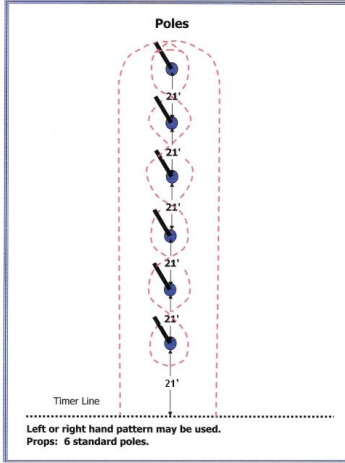

# ESTREMADO ARENA 2010 Gymkhana Series Event Patterns

**Key Race**

**Figure 8**

## JACKPOT Event Patterns

<b>Sample Payout for Jackpot</b> for 36 riders @ \$7 = \$126 payout	
"A" division payout	1 <sup>st</sup> - \$25.00
	2 <sup>nd</sup> - \$22.00
	3 <sup>rd</sup> - \$16.00
"B" division payout	1 <sup>st</sup> - \$25.00
	2 <sup>nd</sup> - \$22.00
	3 <sup>rd</sup> - \$16.00
For a \$7 entry fee the payouts are very good! The jackpot is a good way to earn some of your money back for the day.	