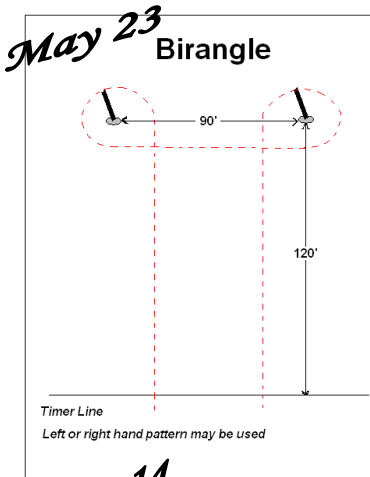

# ESTREMADO ARENA 2010 Gymkhana Series Event Patterns

**Key Race**

**Figure 8**

## JACKPOT Event Patterns

<b>Sample Payout for Jackpot</b> for 36 riders @ \$7 = \$126 payout	
"A" division payout	1 <sup>st</sup> - \$25.00
	2 <sup>nd</sup> - \$22.00
	3 <sup>rd</sup> - \$16.00
"B" division payout	1 <sup>st</sup> - \$25.00
	2 <sup>nd</sup> - \$22.00
	3 <sup>rd</sup> - \$16.00
For a \$7 entry fee the payouts are very good! The jackpot is a good way to earn some of your money back for the day.	