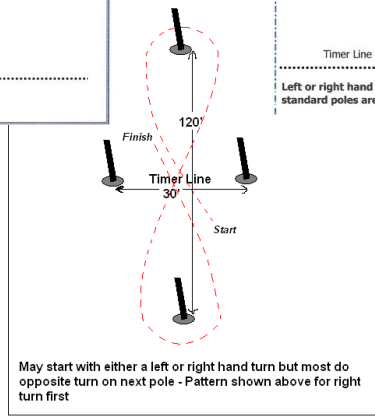

# ESTREMADO ARENA 2010 Gymkhana Series Event Patterns

**Key Race**

**Figure 8**

## JACKPOT Event Patterns

<b>Sample Payout for Jackpot</b> for 36 riders @ \$7 = \$126 payout	
"A" division payout	1 <sup>st</sup> - \$25.00
	2 <sup>nd</sup> - \$22.00
	3 <sup>rd</sup> - \$16.00
"B" division payout	1 <sup>st</sup> - \$25.00
	2 <sup>nd</sup> - \$22.00
	3 <sup>rd</sup> - \$16.00
For a \$7 entry fee the payouts are very good! The jackpot is a good way to earn some of your money back for the day.	