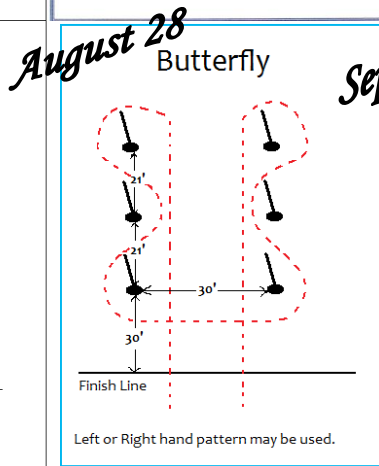

# ESTREMADO ARENA 2010 Gymkhana Series Event Patterns

**Key Race**

**Figure 8**

## JACKPOT Event Patterns

<b>Sample Payout for Jackpot</b> for 36 riders @ \$7 = \$126 payout	
"A" division payout	1 <sup>st</sup> - \$25.00
	2 <sup>nd</sup> - \$22.00
	3 <sup>rd</sup> - \$16.00
"B" division payout	1 <sup>st</sup> - \$25.00
	2 <sup>nd</sup> - \$22.00
	3 <sup>rd</sup> - \$16.00
For a \$7 entry fee the payouts are very good! The jackpot is a good way to earn some of your money back for the day.	